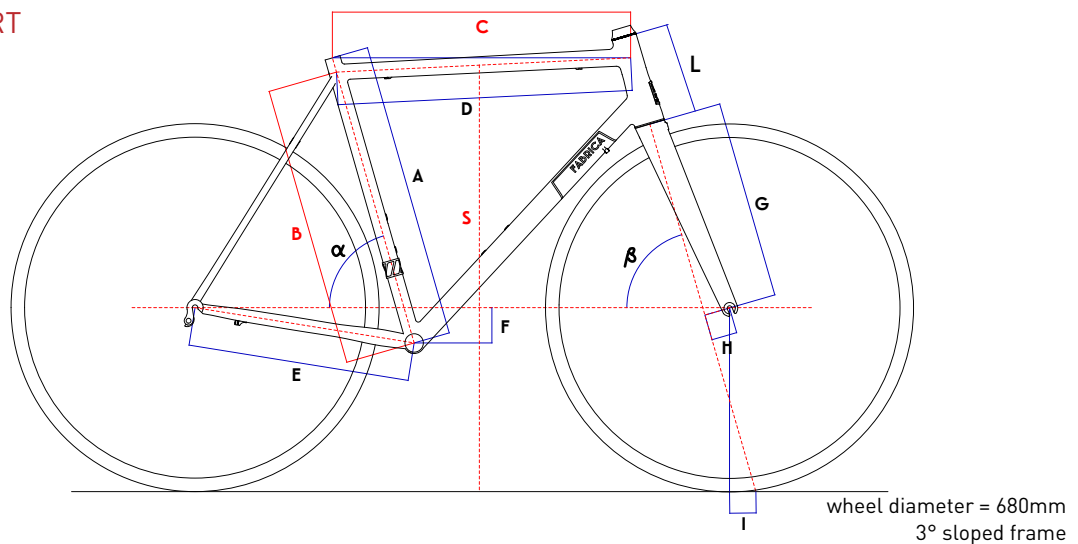

reverse seat stays. The straight 36mm headtube accepts a classic external headset with 1-1/8 fork that. This tubing choice is a clear shout out to the more classic steel frames, reducing the frame weight and improving the comfort.

ALSO AVAILABLE WITH COLUMBUS XCR TUBINGS!

Stainless steel headbadge

3D stainless steel derailleur collar

3D stainless steel dropouts

FRAME SPECIFICATIONS

Seatopost	27.2	Tyre clearance	700 x 28c
Front Derailleur clamp	31.7	Front spacing	100 QR
Rear Spacing	130 QR	Brake type	Caliper <i>*Disc on Strada Disc Model</i>
Headtube	36 mm straight <i>*tapered on request</i>		
Fork	Fabrica Strada 1- 1/8		
Bottom bracket	BSA threaded		

GEOMETRY CHART

	A	B	C	D	E	F	G	H	I	L	α	β	S
49	500	472	520	513	410	70	368	45	63	99	74	72	737
51	520	491	530	523	410	70	368	45	63	120	74	72	756
53	540	510	540	532	410	70	368	45	60	137	73.5	72.5	774
55	560	530	550	542	410	70	368	45	57	155	73.5	73	793
57	580	549	570	562	410	70	368	45	54	173	73.5	73.5	811
59	600	568	590	582	410	70	368	45	54	193	73.5	73.5	830