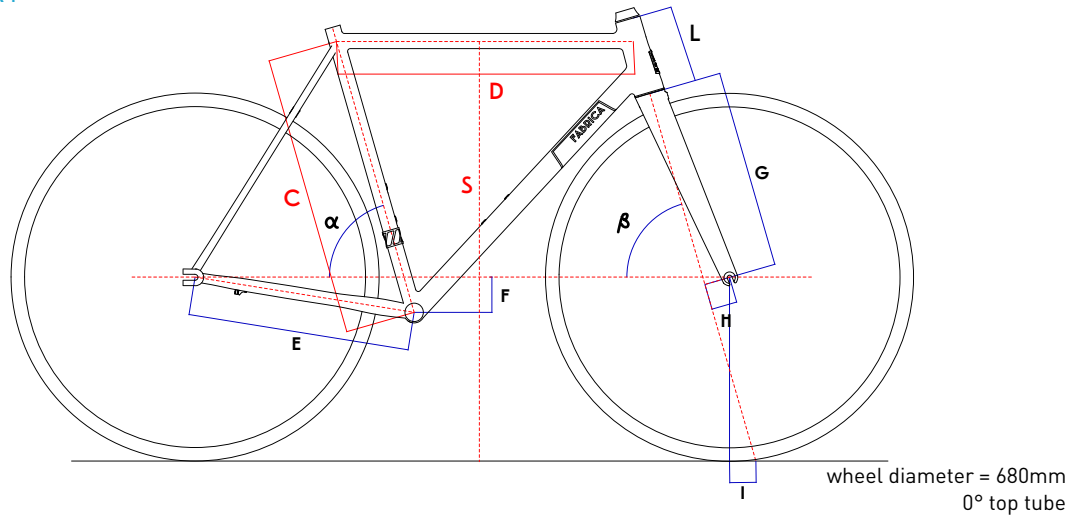

## FABRICA PISTA

Our FABRICA TRACK frame will make the difference when you will find yourself at the race track or at the local velodrome.

A real track geometry; as you can see from our geometry chart, we designed a very compact frame thanks to short chainstays and seat tube / head tube angles. All the parts and details on this frame are custom designed and made by us in-house; our dropout design will give you extra rigidity in such critical area preventing oxidation and rust since they are lasercut from 6mm thick stainless steel plate. The frame is built using a fine Columbus tubing selection thought to realize a very stiff frame, thanks to the round

shaped chain stays we designed and are produced exclusively for us. The massive 44mm diameter down tube and the oval seat stays are oriented to give you the best lateral stiffness when you sprint. The Columbus Pista leggera fork completes the frame kit.

## FRAME SPECIFICATIONS

Seatpost	27.2	Tyre clearance	25
Rear Spacing	120	Front spacing	100
Headtube	46mm Straight Integrated Tapered <i>*on request</i>		
Fork	Columbus Pista Leggera		
Bottom bracket	BSA threaded		

## GEOMETRY CHART

	C	D	E	F	G	H	I	L	$\alpha$	$\beta$	S		
49	480	520	385	50	370	35	64	98	75,5	73,5	755		
51	500	530	385	50	370	35	61	116	75,5	74	774		
53	530	540	385	50	370	35	58	143	75	74.5	802		
55	550	560	385	50	370	35	55	161	75	75	821		
57	570	580	385	50	370	35	55	181	75	75	840		
59	590	600	385	50	370	35	52	198	75	75	860		